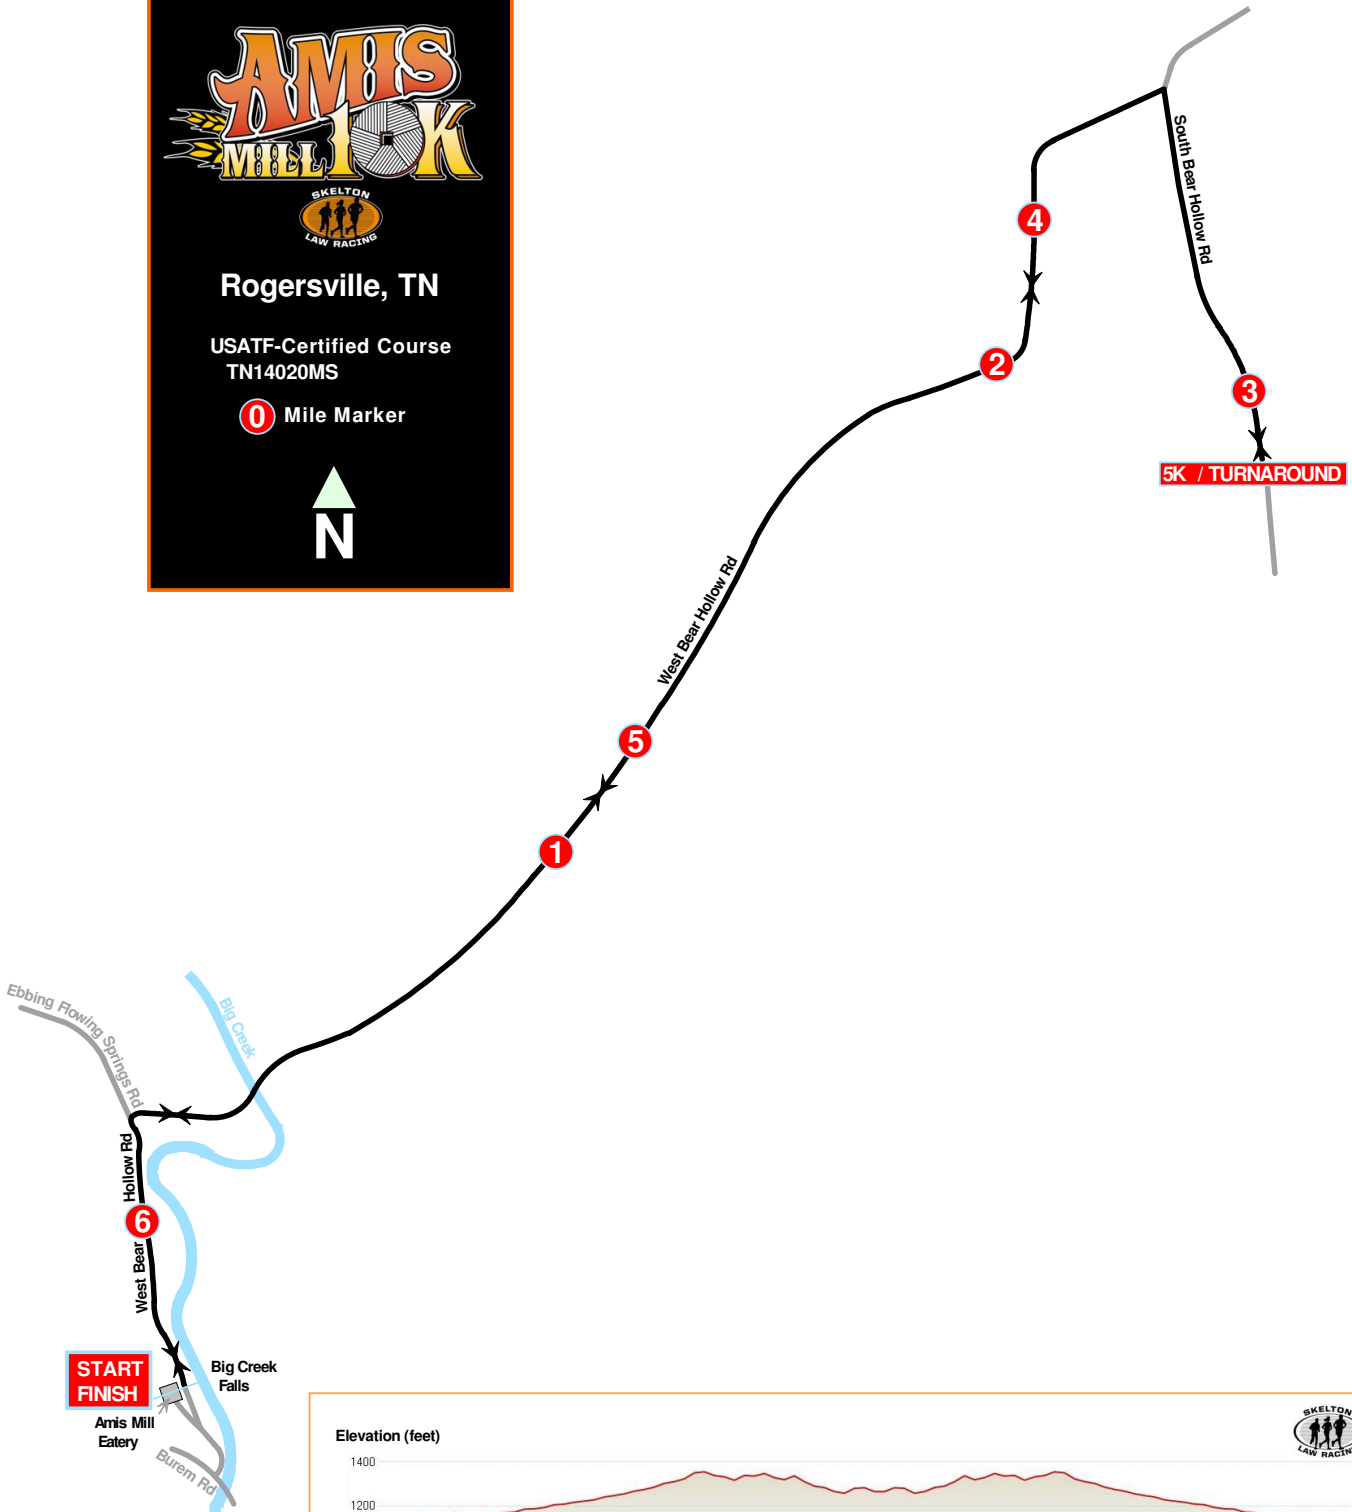

**Rogersville, TN**

USATF-Certified Course  
TN14020MS

0 Mile Marker

**START  
FINISH**

Amis Mill Eatery

Big Creek Falls