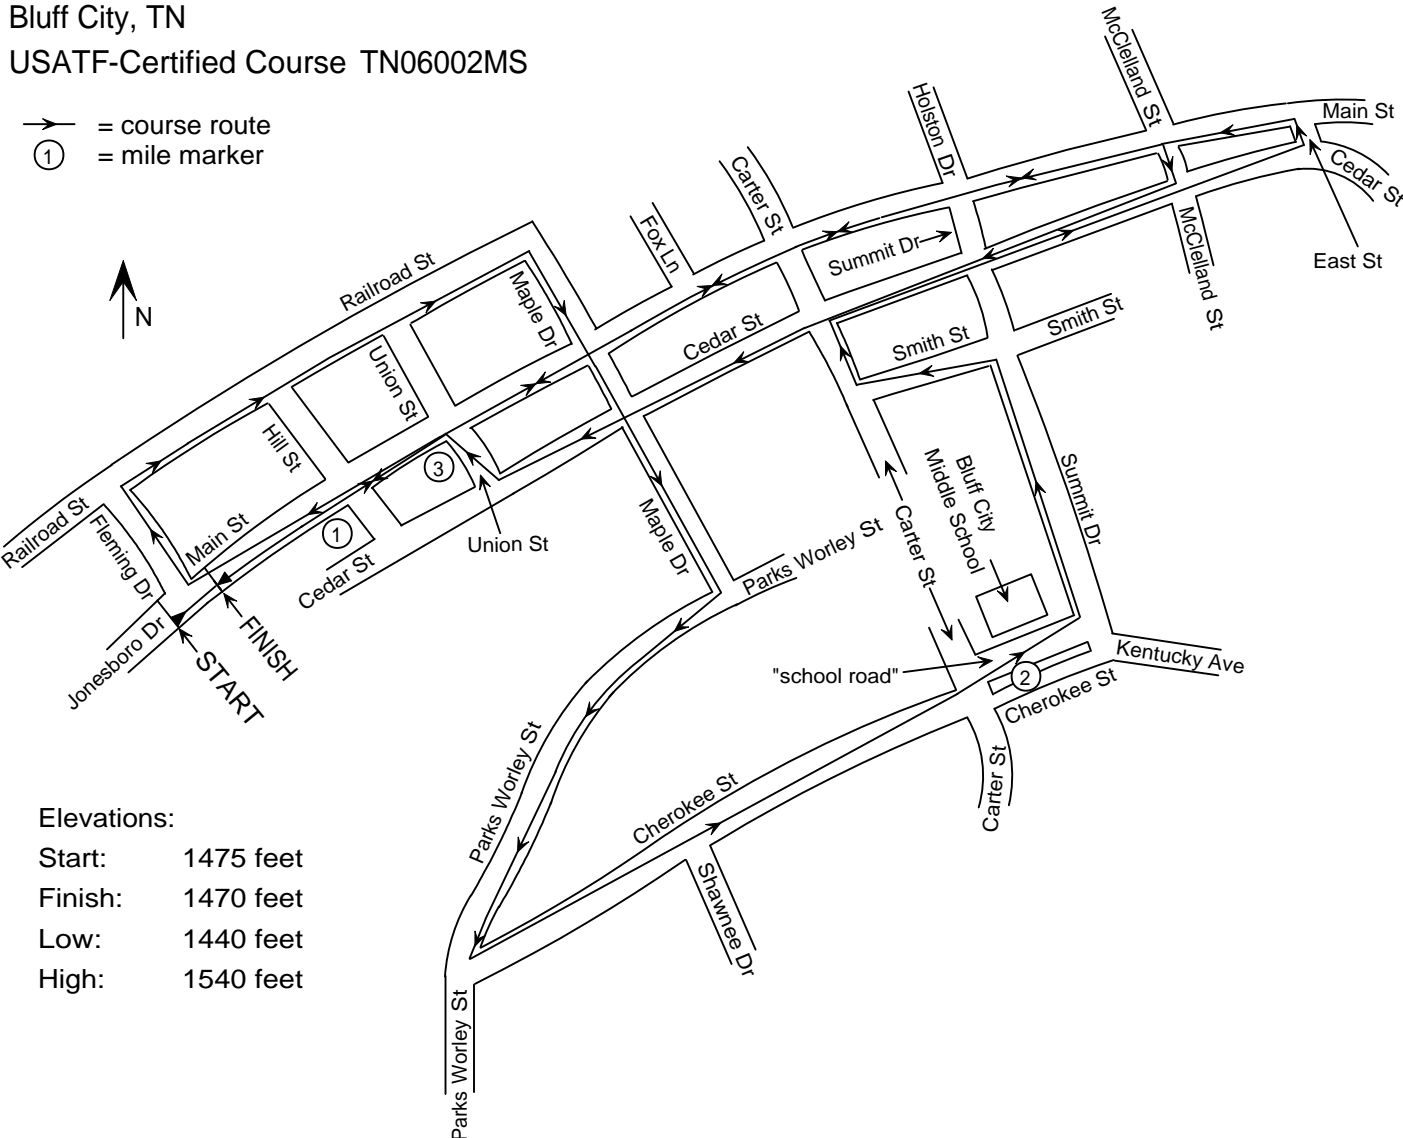

United Way of Bluff City 5K

Bluff City, TN

USATF-Certified Course TN06002MS

→ = course route
 ① = mile marker

Elevations:
 Start: 1475 feet
 Finish: 1470 feet
 Low: 1440 feet
 High: 1540 feet